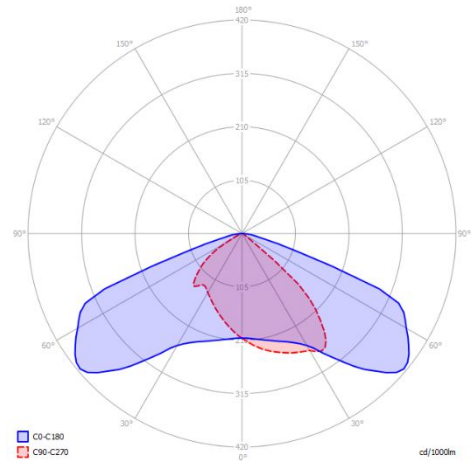

Models	Amberled				
	30 Watt	50 Watt			
Operating Voltage	120 - 250V AC 45/65Hz				
Energy Class	A++				
Input current	0.136	0.272			
Overall consumption	30W	50W			
Lighting class Application	ME-5	ME-3C			
Operating temperature	- 40°C to +60°C with built-in Thermal shut-off Protection				
Relative humidity	< 90 %				
DALI dimming	Built in.				
Auto Dimming	Standard Chronometric Step Integrated-Automated individual dimming overnight based on preset function*1				
0-10 V dimming	Optional Add-on. [DIM Suffix to order code]				
Wireless 868 MHz control	Optional Add-on. [W08 Suffix to order code]				
Wireless 2.4 GHz control	Optional Add-on. [W24 Suffix to order code]				
Intelli-lamp NEMA 7 Node Add-on	Optional Add-on [INT Suffix to order code]				
Color Rendering Index	Ra 63				
Flicker	< 5%				
Power Factor	> 0.97				
Light-source Lifespan	L70 > 70,000h				
Standard Compliance	EN 60598-1, EN 60598-2-3, EN 60529, EN 62262, EN 55015, EN 61000-3-2, EN 61000-3-3 EN 61547, EN 61000-4-2, EN 61000-4-4, EN 61000-4-5, EN 61000-4-8, EN 61000-4-11				
Color temperature CCT	Zeer warm wit (amber) 2000K				
Body	Powder coated high quality Aluminum body *2				
Optical lens cover	Borosilicate Tempered Glass (COB Series)				
Mounting	Standard Fixture ø60 mm pole brackets *3				
Protection Class	IP66 (IK10 Impact Resistant)				
Warranty	60 months according to standard Maxibel Light warranty conditions