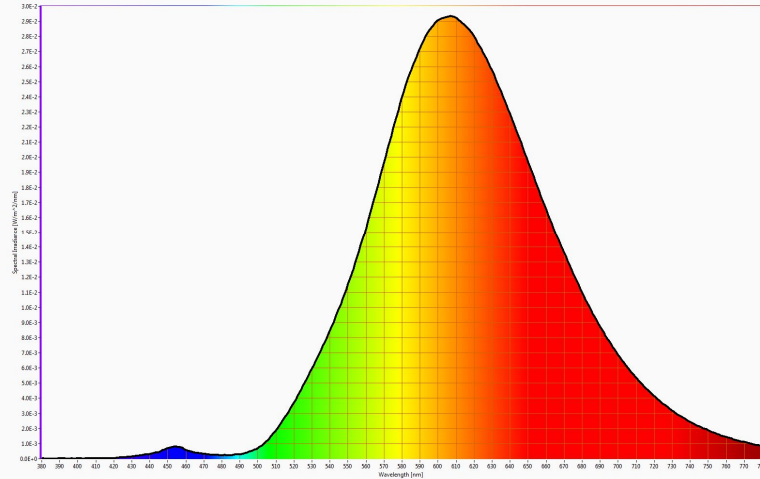

Models	Amberled				
	30 Watt	50 Watt			
Operating Voltage	120 - 250V AC 45/65Hz				
Energy Class	A++				
Input current	0.136	0.272			
Overall consumption	30W	50W			
Lighting class Application	ME-5	ME-3C			
Operating temperature	- 40°C to +60°C with built-in Thermal shut-off Protection				
Relative humidity	< 90 %				
DALI dimming	Built in.				
Auto Dimming	Standard Chronometric Step Integrated-Automated individual dimming overnight based on preset function*1				
0-10 V dimming	Optional Add-on. [DIM Suffix to order code]				
Wireless 868 MHz control	Optional Add-on. [W08 Suffix to order code]				
Wireless 2.4 GHz control	Optional Add-on. [W24 Suffix to order code]				
Intelli-lamp NEMA 7 Node Add-on	Optional Add-on [INT Suffix to order code]				
Color Rendering Index	Ra 63				
Flicker	< 5%				
Power Factor	> 0.97				
Light-source Lifespan	L70 > 70,000h				
Standard Compliance	EN 60598-1, EN 60598-2-3, EN 60529, EN 62262, EN 55015, EN 61000-3-2, EN 61000-3-3 EN 61547, EN 61000-4-2, EN 61000-4-4, EN 61000-4-5, EN 61000-4-8, EN 61000-4-11				
Color temperature CCT	Zeer warm wit (amber) 2000K				
Body	Powder coated high quality Aluminum body *2				
Optical lens cover	Borosilicate Tempered Glass (COB Series)				
Mounting	Standard Fixture ø60 mm pole brackets *3				
Protection Class	IP66 (IK10 Impact Resistant)				
Warranty	60 months according to standard Maxibel Light warranty conditions